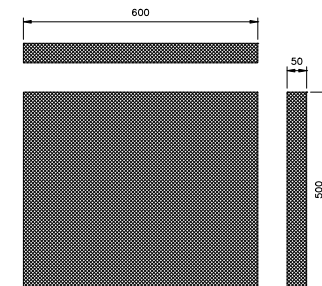

SOUND REDUCTION SYSTEMS
SONATA VARIO
HIGH PERFORMANCE DECORATIVE RAFT ABSORBER
1200 x 1200 x 50mm

SOUND REDUCTION SYSTEMS
SONATA VARIO
HIGH PERFORMANCE DECORATIVE RAFT ABSORBER
1200 x 1000 x 50mm

SOUND REDUCTION SYSTEMS
SONATA VARIO
HIGH PERFORMANCE DECORATIVE RAFT ABSORBER
1200 x 800 x 50mm

SOUND REDUCTION SYSTEMS
SONATA VARIO
HIGH PERFORMANCE DECORATIVE RAFT ABSORBER
1200 x 600 x 50mm

SOUND REDUCTION SYSTEMS
SONATA VARIO
HIGH PERFORMANCE DECORATIVE RAFT ABSORBER
1200 x 500 x 50mm

SOUND REDUCTION SYSTEMS
SONATA VARIO
HIGH PERFORMANCE DECORATIVE RAFT ABSORBER
600 x 600 x 50mm

SOUND REDUCTION SYSTEMS
SONATA VARIO
HIGH PERFORMANCE DECORATIVE RAFT ABSORBER
600 x 500 x 50mm

SONATA VARIO ON WALL

SONATA VARIO WITH 40mm AIRSPACE	
Absorber Thickness	50mm
α_w	1.00
Absorber Class	Class A

DIMENSIONS / WEIGHTS	
Available in the following dimensions (Tilogy fabric wrapped)	
1200 x 1200 x 50mm	- 4.00 Kg per panel
1200 x 1000 x 50mm	- 3.60 Kg per panel
1200 x 800 x 50mm	- 3.20 Kg per panel
1200 x 600 x 50mm	- 2.70 Kg per panel
1200 x 500 x 50mm	- 2.35 Kg per panel
600 x 600 x 50mm	- 1.50 Kg per panel
600 x 500 x 50mm	- 1.40 Kg per panel