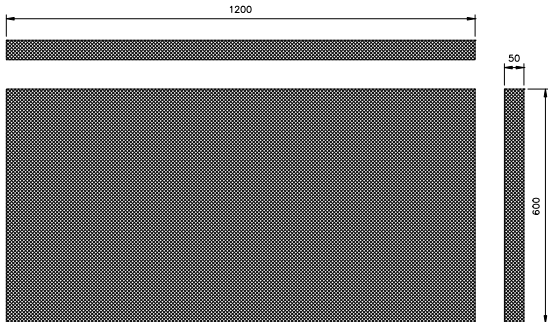

SOUND REDUCTION SYSTEMS
SONATA VARIO
HIGH PERFORMANCE DECORATIVE RAFT ABSORBER
1200 x 1200 x 50mm

SOUND REDUCTION SYSTEMS
SONATA VARIO
HIGH PERFORMANCE DECORATIVE RAFT ABSORBER
1200 x 1000 x 50mm

SOUND REDUCTION SYSTEMS
SONATA VARIO
HIGH PERFORMANCE DECORATIVE RAFT ABSORBER
1200 x 800 x 50mm

SOUND REDUCTION SYSTEMS
SONATA VARIO
HIGH PERFORMANCE DECORATIVE RAFT ABSORBER
1200 x 600 x 50mm

SOUND REDUCTION SYSTEMS
SONATA VARIO
HIGH PERFORMANCE DECORATIVE RAFT ABSORBER
1200 x 500 x 50mm

SOUND REDUCTION SYSTEMS
SONATA VARIO
HIGH PERFORMANCE DECORATIVE RAFT ABSORBER
600 x 600 x 50mm

SOUND REDUCTION SYSTEMS
SONATA VARIO
HIGH PERFORMANCE DECORATIVE RAFT ABSORBER
600 x 500 x 50mm

SONATA VARIO ON WALL

SONATA VARIO WITH 40mm AIRSPACE	
Absorber Thickness	50mm
α_w	1.00
Absorber Class	Class A

DIMENSIONS / WEIGHTS	
Available in the following dimensions (Tilogy fabric wrapped)	
1200 x 1200 x 50mm	- 4.00 Kg per panel
1200 x 1000 x 50mm	- 3.60 Kg per panel
1200 x 800 x 50mm	- 3.20 Kg per panel
1200 x 600 x 50mm	- 2.70 Kg per panel
1200 x 500 x 50mm	- 2.35 Kg per panel
600 x 600 x 50mm	- 1.50 Kg per panel
600 x 500 x 50mm	- 1.40 Kg per panel