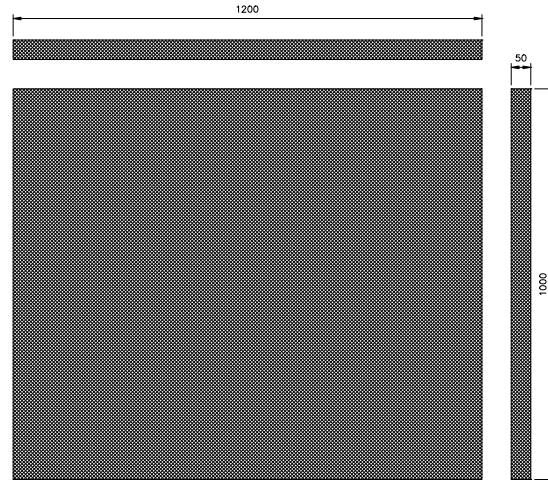

SOUND REDUCTION SYSTEMS
SONATA VARIO
HIGH PERFORMANCE DECORATIVE RAFT ABSORBER
1200 x 1200 x 50mm

SOUND REDUCTION SYSTEMS
SONATA VARIO
HIGH PERFORMANCE DECORATIVE RAFT ABSORBER
1200 x 1000 x 50mm

SOUND REDUCTION SYSTEMS
SONATA VARIO
HIGH PERFORMANCE DECORATIVE RAFT ABSORBER
1200 x 800 x 50mm

SOUND REDUCTION SYSTEMS
SONATA VARIO
HIGH PERFORMANCE DECORATIVE RAFT ABSORBER
1200 x 600 x 50mm

SOUND REDUCTION SYSTEMS
SONATA VARIO
HIGH PERFORMANCE DECORATIVE RAFT ABSORBER
1200 x 500 x 50mm

SOUND REDUCTION SYSTEMS
SONATA VARIO
HIGH PERFORMANCE DECORATIVE RAFT ABSORBER
600 x 600 x 50mm

DIMENSIONS / WEIGHTS	
Available in the following dimensions (Tilogy fabric wrapped)	
1200 x 1200 x 50mm	- 4.00 Kg per panel
1200 x 1000 x 50mm	- 3.60 Kg per panel
1200 x 800 x 50mm	- 3.20 Kg per panel
1200 x 600 x 50mm	- 2.70 Kg per panel
1200 x 500 x 50mm	- 2.35 Kg per panel
600 x 600 x 50mm	- 1.50 Kg per panel
600 x 500 x 50mm	- 1.40 Kg per panel