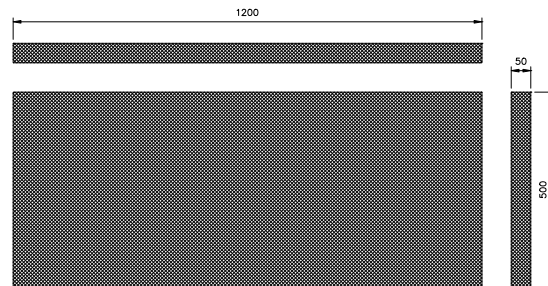

SOUND REDUCTION SYSTEMS
SONATA VARIO
HIGH PERFORMANCE DECORATIVE RAFT ABSORBER
1200 x 1200 x 50mm

SOUND REDUCTION SYSTEMS
SONATA VARIO
HIGH PERFORMANCE DECORATIVE RAFT ABSORBER
1200 x 1000 x 50mm

SOUND REDUCTION SYSTEMS
SONATA VARIO
HIGH PERFORMANCE DECORATIVE RAFT ABSORBER
1200 x 800 x 50mm

SOUND REDUCTION SYSTEMS
SONATA VARIO
HIGH PERFORMANCE DECORATIVE RAFT ABSORBER
1200 x 600 x 50mm

SOUND REDUCTION SYSTEMS
SONATA VARIO
HIGH PERFORMANCE DECORATIVE RAFT ABSORBER
1200 x 500 x 50mm

SOUND REDUCTION SYSTEMS
SONATA VARIO
HIGH PERFORMANCE DECORATIVE RAFT ABSORBER
600 x 600 x 50mm

SOUND REDUCTION SYSTEMS
SONATA VARIO
HIGH PERFORMANCE DECORATIVE RAFT ABSORBER
600 x 500 x 50mm

SONATA VARIO ON WALL

SONATA VARIO WITH 40mm AIRSPACE	
Absorber Thickness	50mm
α_w	1.00
Absorber Class	Class A

DIMENSIONS / WEIGHTS	
Available in the following dimensions (Tilogy fabric wrapped)	
1200 x 1200 x 50mm	- 4.00 Kg per panel
1200 x 1000 x 50mm	- 3.60 Kg per panel
1200 x 800 x 50mm	- 3.20 Kg per panel
1200 x 600 x 50mm	- 2.70 Kg per panel
1200 x 500 x 50mm	- 2.35 Kg per panel
600 x 600 x 50mm	- 1.50 Kg per panel
600 x 500 x 50mm	- 1.40 Kg per panel