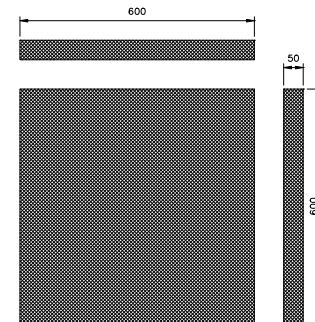

SOUND REDUCTION SYSTEMS
SONATA VARIO
HIGH PERFORMANCE DECORATIVE RAFT ABSORBER
1200 x 1200 x 50mm

SOUND REDUCTION SYSTEMS
SONATA VARIO
HIGH PERFORMANCE DECORATIVE RAFT ABSORBER
1200 x 1000 x 50mm

SOUND REDUCTION SYSTEMS
SONATA VARIO
HIGH PERFORMANCE DECORATIVE RAFT ABSORBER
1200 x 800 x 50mm

SOUND REDUCTION SYSTEMS
SONATA VARIO
HIGH PERFORMANCE DECORATIVE RAFT ABSORBER
1200 x 600 x 50mm

SOUND REDUCTION SYSTEMS
SONATA VARIO
HIGH PERFORMANCE DECORATIVE RAFT ABSORBER
1200 x 500 x 50mm

SOUND REDUCTION SYSTEMS
SONATA VARIO
HIGH PERFORMANCE DECORATIVE RAFT ABSORBER
600 x 600 x 50mm

SOUND REDUCTION SYSTEMS
SONATA VARIO
HIGH PERFORMANCE DECORATIVE RAFT ABSORBER
600 x 500 x 50mm

SONATA VARIO ON WALL

SONATA VARIO WITH 40mm AIRSPACE	
Absorber Thickness	50mm
α_w	1.00
Absorber Class	Class A

DIMENSIONS / WEIGHTS	
Available in the following dimensions (Tilogy fabric wrapped)	
1200 x 1200 x 50mm	- 4.00 Kg per panel
1200 x 1000 x 50mm	- 3.60 Kg per panel
1200 x 800 x 50mm	- 3.20 Kg per panel
1200 x 600 x 50mm	- 2.70 Kg per panel
1200 x 500 x 50mm	- 2.35 Kg per panel
600 x 600 x 50mm	- 1.50 Kg per panel
600 x 500 x 50mm	- 1.40 Kg per panel