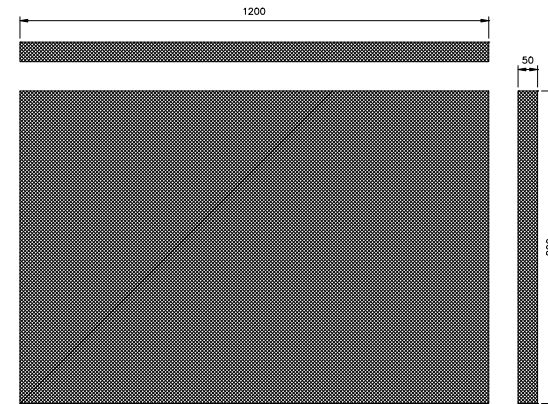

SOUND REDUCTION SYSTEMS
SONATA VARIO
HIGH PERFORMANCE DECORATIVE RAFT ABSORBER
1200 x 1200 x 50mm

SOUND REDUCTION SYSTEMS
SONATA VARIO
HIGH PERFORMANCE DECORATIVE RAFT ABSORBER
1200 x 1000 x 50mm

SOUND REDUCTION SYSTEMS
SONATA VARIO
HIGH PERFORMANCE DECORATIVE RAFT ABSORBER
1200 x 800 x 50mm

SOUND REDUCTION SYSTEMS
SONATA VARIO
HIGH PERFORMANCE DECORATIVE RAFT ABSORBER
1200 x 600 x 50mm

SOUND REDUCTION SYSTEMS
SONATA VARIO
HIGH PERFORMANCE DECORATIVE RAFT ABSORBER
1200 x 500 x 50mm

SOUND REDUCTION SYSTEMS
SONATA VARIO
HIGH PERFORMANCE DECORATIVE RAFT ABSORBER
600 x 600 x 50mm

DIMENSIONS / WEIGHTS	
Available in the following dimensions (Tilogy fabric wrapped)	
1200 x 1200 x 50mm	- 4.00 Kg per panel
1200 x 1000 x 50mm	- 3.60 Kg per panel
1200 x 800 x 50mm	- 3.20 Kg per panel
1200 x 600 x 50mm	- 2.70 Kg per panel
1200 x 500 x 50mm	- 2.35 Kg per panel
600 x 600 x 50mm	- 1.50 Kg per panel
600 x 500 x 50mm	- 1.40 Kg per panel