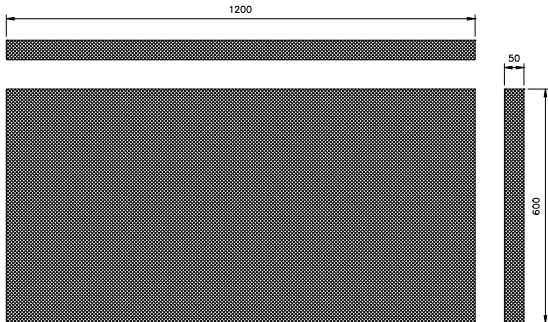

SOUND REDUCTION SYSTEMS
SONATA VARIO
HIGH PERFORMANCE DECORATIVE RAFT ABSORBER
1200 x 600 x 50mm