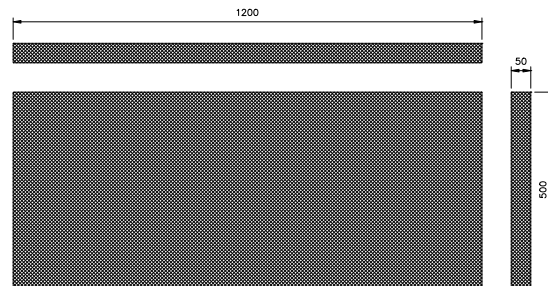

SOUND REDUCTION SYSTEMS
SONATA VARIO
HIGH PERFORMANCE DECORATIVE RAFT ABSORBER
1200 x 500 x 50mm