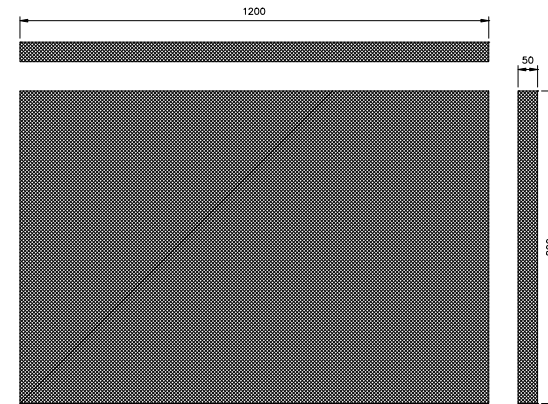

SOUND REDUCTION SYSTEMS
SONATA VARIO
HIGH PERFORMANCE DECORATIVE RAFT ABSORBER
1200 x 1200 x 50mm

SOUND REDUCTION SYSTEMS
SONATA VARIO
HIGH PERFORMANCE DECORATIVE RAFT ABSORBER
1200 x 1000 x 50mm

SOUND REDUCTION SYSTEMS
SONATA VARIO
HIGH PERFORMANCE DECORATIVE RAFT ABSORBER
1200 x 800 x 50mm

SONATA VARIO ON CEILING

SONATA VARIO WITH 40mm AIRSPACE	
Absorber Thickness	50mm
α_w	1.00
Absorber Class	Class A

DIMENSIONS / WEIGHTS	
Available in the following dimensions (Tillogy fabric wrapped)	
1200 x 1200 x 50mm	- 4.00 Kg per panel
1200 x 1000 x 50mm	- 3.60 Kg per panel
1200 x 800 x 50mm	- 3.20 Kg per panel
1200 x 600 x 50mm	- 2.70 Kg per panel
1200 x 500 x 50mm	- 2.35 Kg per panel
600 x 600 x 50mm	- 1.50 Kg per panel
600 x 500 x 50mm	- 1.40 Kg per panel