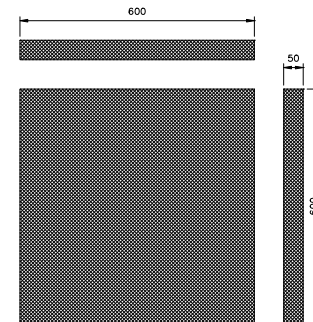

SOUND REDUCTION SYSTEMS
SONATA VARIO
HIGH PERFORMANCE DECORATIVE RAFT ABSORBER
1200 x 1200 x 50mm

SOUND REDUCTION SYSTEMS
SONATA VARIO
HIGH PERFORMANCE DECORATIVE RAFT ABSORBER
1200 x 1000 x 50mm

SOUND REDUCTION SYSTEMS
SONATA VARIO
HIGH PERFORMANCE DECORATIVE RAFT ABSORBER
1200 x 800 x 50mm

SONATA VARIO ON CEILING

SONATA VARIO WITH 40mm AIRSPACE	
Absorber Thickness	50mm
α_w	1.00
Absorber Class	Class A

DIMENSIONS / WEIGHTS	
Available in the following dimensions (Tillogy fabric wrapped)	
1200 x 1200 x 50mm	- 4.00 Kg per panel
1200 x 1000 x 50mm	- 3.60 Kg per panel
1200 x 800 x 50mm	- 3.20 Kg per panel
1200 x 600 x 50mm	- 2.70 Kg per panel
1200 x 500 x 50mm	- 2.35 Kg per panel
600 x 600 x 50mm	- 1.50 Kg per panel
600 x 500 x 50mm	- 1.40 Kg per panel

SOUND REDUCTION SYSTEMS
SONATA VARIO
HIGH PERFORMANCE DECORATIVE RAFT ABSORBER
600 x 600 x 50mm

SOUND REDUCTION SYSTEMS
SONATA VARIO
HIGH PERFORMANCE DECORATIVE RAFT ABSORBER
600 x 500 x 50mm