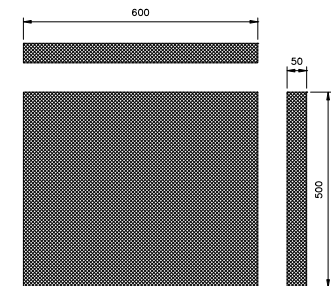

SONATA VARIO ON CEILING

SONATA VARIO WITH 40mm AIRSPACE	
Absorber Thickness	50mm
α_w	1.00
Absorber Class	Class A

DIMENSIONS / WEIGHTS	
Available in the following dimensions (Tillogy fabric wrapped)	
1200 x 1200 x 50mm	- 4.00 Kg per panel
1200 x 1000 x 50mm	- 3.60 Kg per panel
1200 x 800 x 50mm	- 3.20 Kg per panel
1200 x 600 x 50mm	- 2.70 Kg per panel
1200 x 500 x 50mm	- 2.35 Kg per panel
600 x 600 x 50mm	- 1.50 Kg per panel
600 x 500 x 50mm	- 1.40 Kg per panel

ACCESSORIES	
Sonata Vario Ceiling Suspension Kits, one kit required per panel	

SOUND REDUCTION SYSTEMS
SONATA VARIO
HIGH PERFORMANCE DECORATIVE RAFT ABSORBER
1200 x 600 x 50mm

SOUND REDUCTION SYSTEMS
SONATA VARIO
HIGH PERFORMANCE DECORATIVE RAFT ABSORBER
1200 x 500 x 50mm

SOUND REDUCTION SYSTEMS
SONATA VARIO
HIGH PERFORMANCE DECORATIVE RAFT ABSORBER
600 x 600 x 50mm

SOUND REDUCTION SYSTEMS
SONATA VARIO
HIGH PERFORMANCE DECORATIVE RAFT ABSORBER
600 x 500 x 50mm