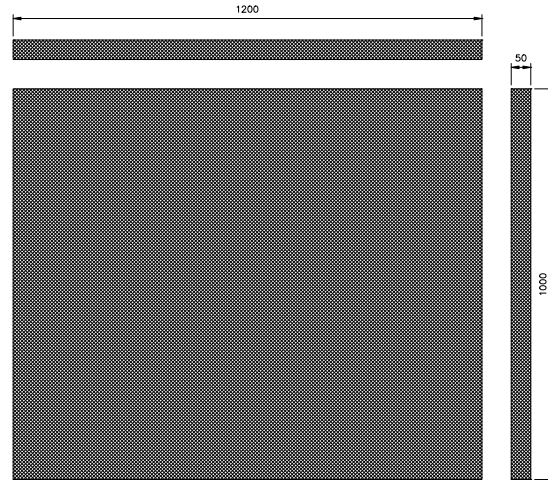

SOUND REDUCTION SYSTEMS
SONATA VARIO
HIGH PERFORMANCE DECORATIVE RAFT ABSORBER
1200 x 1200 x 50mm

SOUND REDUCTION SYSTEMS
SONATA VARIO
HIGH PERFORMANCE DECORATIVE RAFT ABSORBER
1200 x 1000 x 50mm

SOUND REDUCTION SYSTEMS
SONATA VARIO
HIGH PERFORMANCE DECORATIVE RAFT ABSORBER
1200 x 800 x 50mm

SONATA VARIO ON CEILING

SONATA VARIO WITH 40mm AIRSPACE	
Absorber Thickness	50mm
α_w	1.00
Absorber Class	Class A

DIMENSIONS / WEIGHTS	
Available in the following dimensions (Tillogy fabric wrapped)	
1200 x 1200 x 50mm	- 4.00 Kg per panel
1200 x 1000 x 50mm	- 3.60 Kg per panel
1200 x 800 x 50mm	- 3.20 Kg per panel
1200 x 600 x 50mm	- 2.70 Kg per panel
1200 x 500 x 50mm	- 2.35 Kg per panel
600 x 600 x 50mm	- 1.50 Kg per panel
600 x 500 x 50mm	- 1.40 Kg per panel