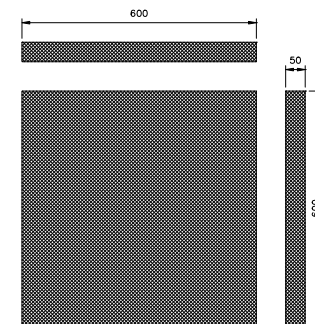

SOUND REDUCTION SYSTEMS
SONATA AURIO
HIGH PERFORMANCE DECORATIVE BONDED ABSORBER
1200 x 1200 x 50mm

SOUND REDUCTION SYSTEMS
SONATA AURIO
HIGH PERFORMANCE DECORATIVE BONDED ABSORBER
1200 x 1000 x 50mm

SONATA AURIO ON WALL

SOUND REDUCTION SYSTEMS
SONATA AURIO
HIGH PERFORMANCE DECORATIVE BONDED ABSORBER
1200 x 800 x 50mm

SONATA AURIO ABSORBER	
Absorber Thickness	50mm
α_w	0.95
Absorber Class	Class A

DIMENSIONS / WEIGHTS	
Available as standard in the following dimensions	
1200 x 1200 x 50mm	- 1.90 Kg per panel
1200 x 1000 x 50mm	- 1.65 Kg per panel
1200 x 800 x 50mm	- 1.32 Kg per panel
1200 x 600 x 50mm	- 1.05 Kg per panel
1200 x 500 x 50mm	- 0.90 Kg per panel
600 x 600 x 50mm	- 0.56 Kg per panel
600 x 500 x 50mm	- 0.48 Kg per panel

ACCESSORIES	
Sonata adhesive 310ml tube, to bond Sonata Aurio panels to walls and ceilings, typical coverage 0.72m ² , weight 0.3kg per tube	

SOUND REDUCTION SYSTEMS
SONATA AURIO
HIGH PERFORMANCE DECORATIVE BONDED ABSORBER
1200 x 600 x 50mm

SOUND REDUCTION SYSTEMS
SONATA AURIO
HIGH PERFORMANCE DECORATIVE BONDED ABSORBER
1200 x 500 x 50mm

SOUND REDUCTION SYSTEMS
SONATA AURIO
HIGH PERFORMANCE DECORATIVE BONDED ABSORBER
600 x 600 x 50mm

SOUND REDUCTION SYSTEMS
SONATA AURIO
HIGH PERFORMANCE DECORATIVE BONDED ABSORBER
600 x 500 x 50mm