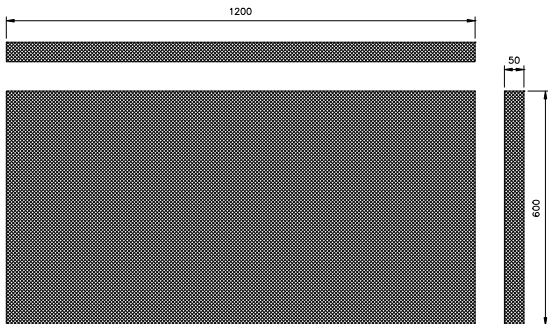

SOUND REDUCTION SYSTEMS
SONATA AURIO
HIGH PERFORMANCE DECORATIVE BONDED ABSORBER
1200 x 600 x 50mm