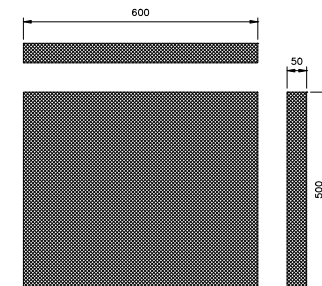

SOUND REDUCTION SYSTEMS
SONATA AURIO
HIGH PERFORMANCE DECORATIVE BONDED ABSORBER
1200 x 800 x 50mm

SONATA AURIO ABSORBER	
Absorber Thickness	50mm
α_w	0.95
Absorber Class	Class A

DIMENSIONS / WEIGHTS	
Available as standard in the following dimensions	
1200 x 1200 x 50mm	- 1.90 Kg per panel
1200 x 1000 x 50mm	- 1.65 Kg per panel
1200 x 800 x 50mm	- 1.32 Kg per panel
1200 x 600 x 50mm	- 1.05 Kg per panel
1200 x 500 x 50mm	- 0.90 Kg per panel
600 x 600 x 50mm	- 0.56 Kg per panel
600 x 500 x 50mm	- 0.48 Kg per panel

ACCESSORIES	
Sonata adhesive 310ml tube, to bond Sonata Aurio panels to walls and ceilings, typical coverage 0.72m ² , weight 0.3kg per tube	

SOUND REDUCTION SYSTEMS
SONATA AURIO
HIGH PERFORMANCE DECORATIVE BONDED ABSORBER
1200 x 600 x 50mm

SOUND REDUCTION SYSTEMS
SONATA AURIO
HIGH PERFORMANCE DECORATIVE BONDED ABSORBER
1200 x 500 x 50mm

SOUND REDUCTION SYSTEMS
SONATA AURIO
HIGH PERFORMANCE DECORATIVE BONDED ABSORBER
600 x 600 x 50mm

SOUND REDUCTION SYSTEMS
SONATA AURIO
HIGH PERFORMANCE DECORATIVE BONDED ABSORBER
600 x 500 x 50mm