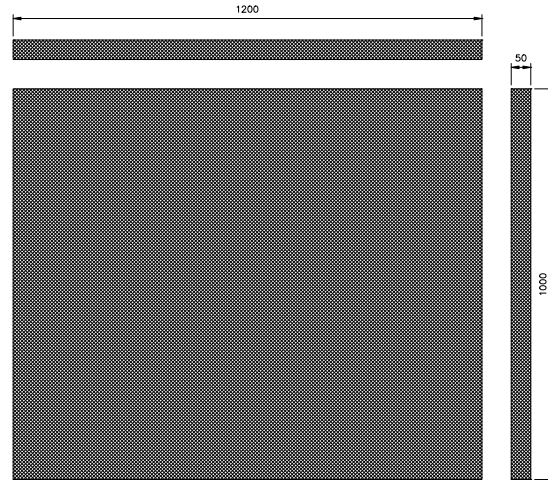

SOUND REDUCTION SYSTEMS
SONATA AURIO
HIGH PERFORMANCE DECORATIVE BONDED ABSORBER
1200 x 1200 x 50mm

SOUND REDUCTION SYSTEMS
SONATA AURIO
HIGH PERFORMANCE DECORATIVE BONDED ABSORBER
1200 x 1000 x 50mm

SONATA AURIO ON WALL

SOUND REDUCTION SYSTEMS
SONATA AURIO
HIGH PERFORMANCE DECORATIVE BONDED ABSORBER
1200 x 800 x 50mm

SONATA AURIO ABSORBER	
Absorber Thickness	50mm
α_w	0.95
Absorber Class	Class A

DIMENSIONS / WEIGHTS	
Available as standard in the following dimensions	
1200 x 1200 x 50mm	- 1.90 Kg per panel
1200 x 1000 x 50mm	- 1.65 Kg per panel
1200 x 800 x 50mm	- 1.32 Kg per panel
1200 x 600 x 50mm	- 1.05 Kg per panel
1200 x 500 x 50mm	- 0.90 Kg per panel
600 x 600 x 50mm	- 0.56 Kg per panel
600 x 500 x 50mm	- 0.48 Kg per panel