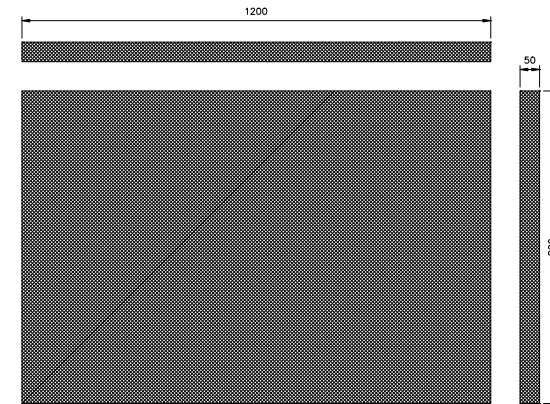

SOUND REDUCTION SYSTEMS
SONATA AURIO
HIGH PERFORMANCE DECORATIVE BONDED ABSORBER
1200 x 1200 x 50mm

SOUND REDUCTION SYSTEMS
SONATA AURIO
HIGH PERFORMANCE DECORATIVE BONDED ABSORBER
1200 x 1000 x 50mm

SONATA AURIO ON WALL

SOUND REDUCTION SYSTEMS
SONATA AURIO
HIGH PERFORMANCE DECORATIVE BONDED ABSORBER
1200 x 800 x 50mm

SONATA AURIO ABSORBER	
Absorber Thickness	50mm
α_w	0.95
Absorber Class	Class A

DIMENSIONS / WEIGHTS	
Available as standard in the following dimensions	
1200 x 1200 x 50mm	- 1.90 Kg per panel
1200 x 1000 x 50mm	- 1.65 Kg per panel
1200 x 800 x 50mm	- 1.32 Kg per panel
1200 x 600 x 50mm	- 1.05 Kg per panel
1200 x 500 x 50mm	- 0.90 Kg per panel
600 x 600 x 50mm	- 0.56 Kg per panel
600 x 500 x 50mm	- 0.48 Kg per panel