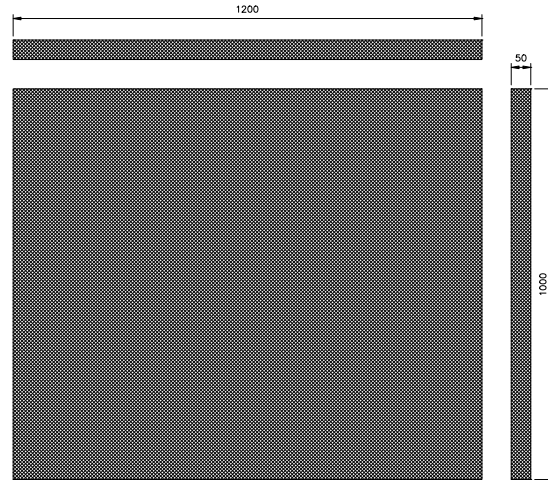

SOUND REDUCTION SYSTEMS
SONATA AURIO
HIGH PERFORMANCE DECORATIVE BONDED ABSORBER
1200 x 1200 x 50mm

SOUND REDUCTION SYSTEMS
SONATA AURIO
HIGH PERFORMANCE DECORATIVE BONDED ABSORBER
1200 x 1000 x 50mm

SONATA AURIO ON CEILING

SOUND REDUCTION SYSTEMS
SONATA AURIO
HIGH PERFORMANCE DECORATIVE BONDED ABSORBER
1200 x 800 x 50mm

SONATA AURIO ABSORBER	
Absorber Thickness	50mm
α_w	0.95
Absorber Class	Class A

DIMENSIONS / WEIGHTS	
Available as standard in the following dimensions	
1200 x 1200 x 50mm	- 1.90 Kg per panel
1200 x 1000 x 50mm	- 1.65 Kg per panel
1200 x 800 x 50mm	- 1.32 Kg per panel
1200 x 600 x 50mm	- 1.05 Kg per panel
1200 x 500 x 50mm	- 0.90 Kg per panel
600 x 600 x 50mm	- 0.56 Kg per panel
600 x 500 x 50mm	- 0.48 Kg per panel