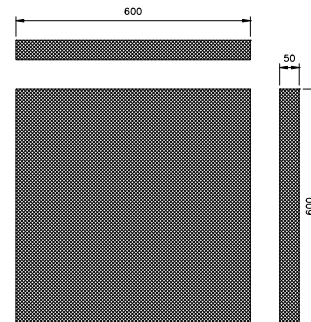

SOUND REDUCTION SYSTEMS
SONATA AURIO
HIGH PERFORMANCE DECORATIVE BONDED ABSORBER
1200 x 1200 x 50mm

SOUND REDUCTION SYSTEMS
SONATA AURIO
HIGH PERFORMANCE DECORATIVE BONDED ABSORBER
1200 x 1000 x 50mm

SONATA AURIO ON CEILING

SOUND REDUCTION SYSTEMS
SONATA AURIO
HIGH PERFORMANCE DECORATIVE BONDED ABSORBER
1200 x 800 x 50mm

SONATA AURIO ABSORBER	
Absorber Thickness	50mm
α_w	0.95
Absorber Class	Class A

DIMENSIONS / WEIGHTS	
Available as standard in the following dimensions	
1200 x 1200 x 50mm	- 1.90 Kg per panel
1200 x 1000 x 50mm	- 1.65 Kg per panel
1200 x 800 x 50mm	- 1.32 Kg per panel
1200 x 600 x 50mm	- 1.05 Kg per panel
1200 x 500 x 50mm	- 0.90 Kg per panel
600 x 600 x 50mm	- 0.56 Kg per panel
600 x 500 x 50mm	- 0.48 Kg per panel

ACCESSORIES	
Sonata adhesive 310ml tube, to bond Sonata Aurio panels to walls and ceilings, typical coverage 0.72m ² , weight 0.3kg	

SOUND REDUCTION SYSTEMS
SONATA AURIO
HIGH PERFORMANCE DECORATIVE BONDED ABSORBER
1200 x 600 x 50mm

SOUND REDUCTION SYSTEMS
SONATA AURIO
HIGH PERFORMANCE DECORATIVE BONDED ABSORBER
1200 x 500 x 50mm

SOUND REDUCTION SYSTEMS
SONATA AURIO
HIGH PERFORMANCE DECORATIVE BONDED ABSORBER
600 x 600 x 50mm

SOUND REDUCTION SYSTEMS
SONATA AURIO
HIGH PERFORMANCE DECORATIVE BONDED ABSORBER
600 x 500 x 50mm