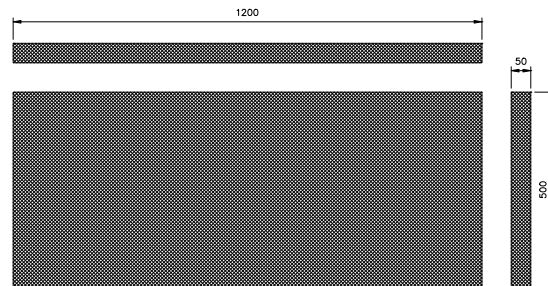

SOUND REDUCTION SYSTEMS
SONATA AURIO
HIGH PERFORMANCE DECORATIVE BONDED ABSORBER
1200 x 500 x 50mm