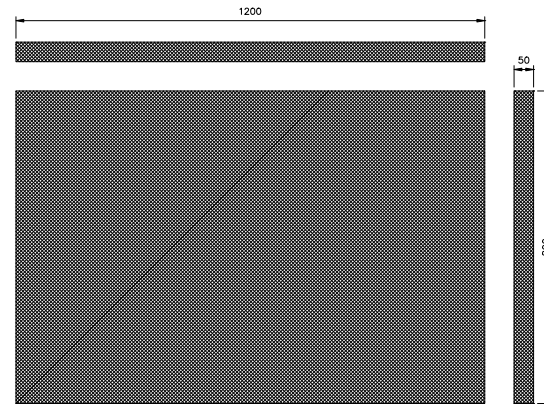

SOUND REDUCTION SYSTEMS
SONATA AURIO
HIGH PERFORMANCE DECORATIVE BONDED ABSORBER
1200 x 1200 x 50mm

SOUND REDUCTION SYSTEMS
SONATA AURIO
HIGH PERFORMANCE DECORATIVE BONDED ABSORBER
1200 x 1000 x 50mm

SONATA AURIO ON CEILING

SOUND REDUCTION SYSTEMS
SONATA AURIO
HIGH PERFORMANCE DECORATIVE BONDED ABSORBER
1200 x 800 x 50mm

SONATA AURIO ABSORBER	
Absorber Thickness	50mm
α_w	0.95
Absorber Class	Class A

DIMENSIONS / WEIGHTS	
Available as standard in the following dimensions	
1200 x 1200 x 50mm	- 1.90 Kg per panel
1200 x 1000 x 50mm	- 1.65 Kg per panel
1200 x 800 x 50mm	- 1.32 Kg per panel
1200 x 600 x 50mm	- 1.05 Kg per panel
1200 x 500 x 50mm	- 0.90 Kg per panel
600 x 600 x 50mm	- 0.56 Kg per panel
600 x 500 x 50mm	- 0.48 Kg per panel