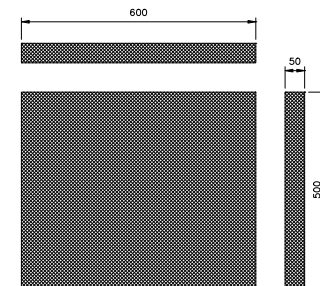

SOUND REDUCTION SYSTEMS
SONATA AURIO
HIGH PERFORMANCE DECORATIVE BONDED ABSORBER
1200 x 800 x 50mm

SONATA AURIO ABSORBER	
Absorber Thickness	50mm
α_w	0.95
Absorber Class	Class A

DIMENSIONS / WEIGHTS	
Available as standard in the following dimensions	
1200 x 1200 x 50mm	- 1.90 Kg per panel
1200 x 1000 x 50mm	- 1.65 Kg per panel
1200 x 800 x 50mm	- 1.32 Kg per panel
1200 x 600 x 50mm	- 1.05 Kg per panel
1200 x 500 x 50mm	- 0.90 Kg per panel
600 x 600 x 50mm	- 0.56 Kg per panel
600 x 500 x 50mm	- 0.48 Kg per panel

ACCESSORIES	
Sonata adhesive 310ml tube, to bond Sonata Aurio panels to walls and ceilings, typical coverage 0.72m ² , weight 0.3kg	

SOUND REDUCTION SYSTEMS
SONATA AURIO
HIGH PERFORMANCE DECORATIVE BONDED ABSORBER
1200 x 600 x 50mm

SOUND REDUCTION SYSTEMS
SONATA AURIO
HIGH PERFORMANCE DECORATIVE BONDED ABSORBER
1200 x 500 x 50mm

SOUND REDUCTION SYSTEMS
SONATA AURIO
HIGH PERFORMANCE DECORATIVE BONDED ABSORBER
600 x 600 x 50mm

SOUND REDUCTION SYSTEMS
SONATA AURIO
HIGH PERFORMANCE DECORATIVE BONDED ABSORBER
600 x 500 x 50mm