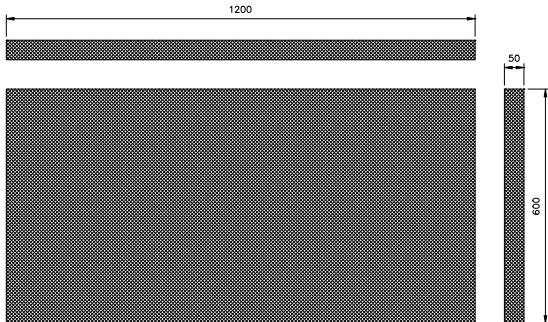

SOUND REDUCTION SYSTEMS
SONATA AURIO
HIGH PERFORMANCE DECORATIVE BONDED ABSORBER
1200 x 600 x 50mm