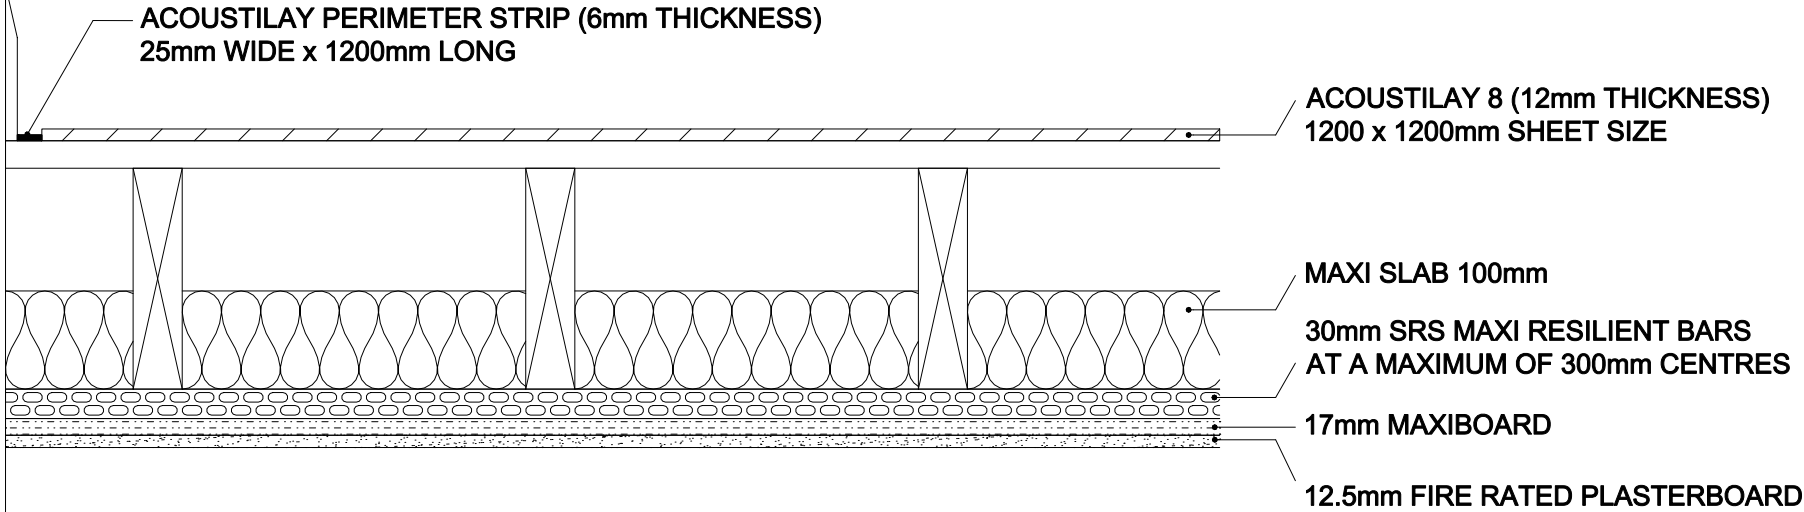

ACOUSTILAY ABOVE MAXI 60 CEILING		
	AIRBORNE DnT,w + Ctr (dB)	IMPACT L'nT,w (dB)
Acoustilay 8 - without board	58	52

IN ALL NON-DOMESTIC ENVIRONMENTS, SUCH AS OFFICES, HOSPITALS AND SCHOOLS, IT IS RECOMMENDED THAT ACOUSTILAY MDF IS INSTALLED ONTO THE ACOUSTILAY REGARDLESS OF THE FLOOR FINISH

**SOUND REDUCTION SYSTEMS
ACOUSTILAY ABOVE MAXI 60 CEILING**