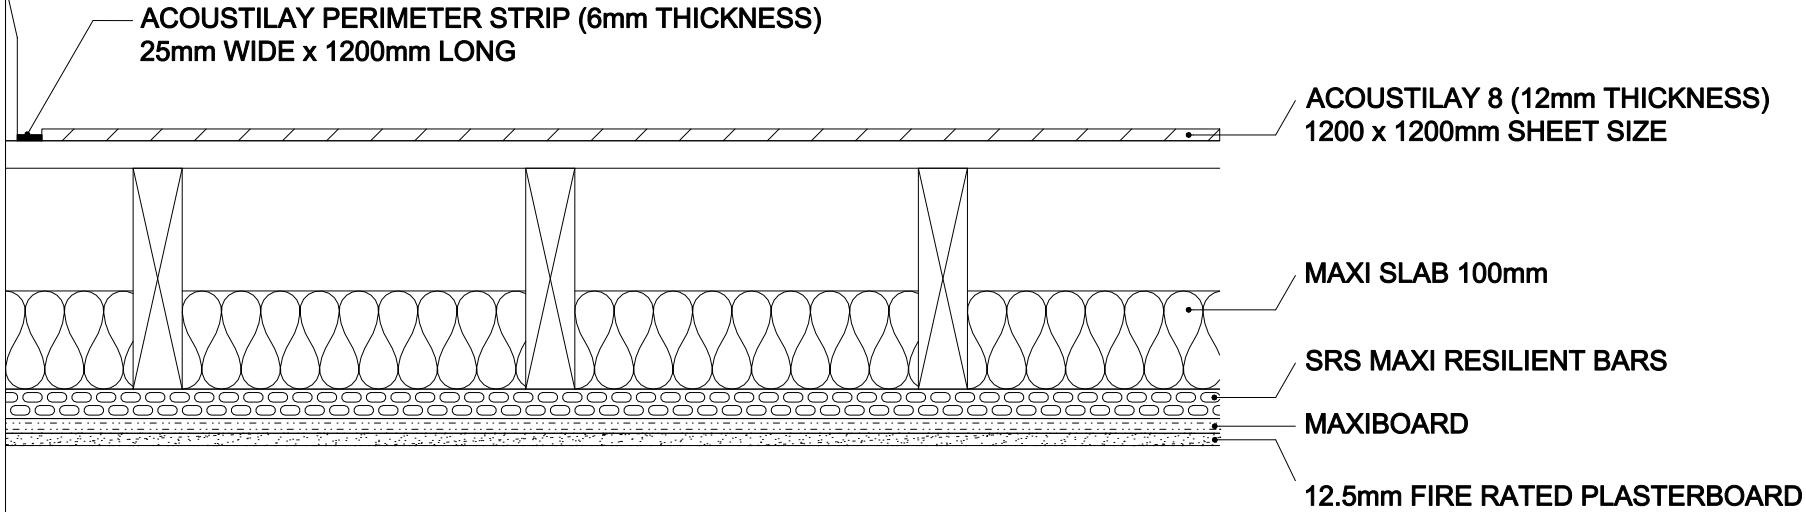

ACOUSTILAY ABOVE MAXI 60 CEILING			
	AIRBORNE DnT'w + Ctr (dB)		IMPACT L'nT,w (dB)
Acoustilay 8 - without board	58	52	30

IN ALL NON-DOMESTIC ENVIRONMENTS, SUCH AS OFFICES, HOSPITALS AND SCHOOLS, IT IS RECOMMENDED THAT ACOUSTILAY MDF IS INSTALLED ONTO THE ACOUSTILAY REGARDLESS OF THE FLOOR FINISH